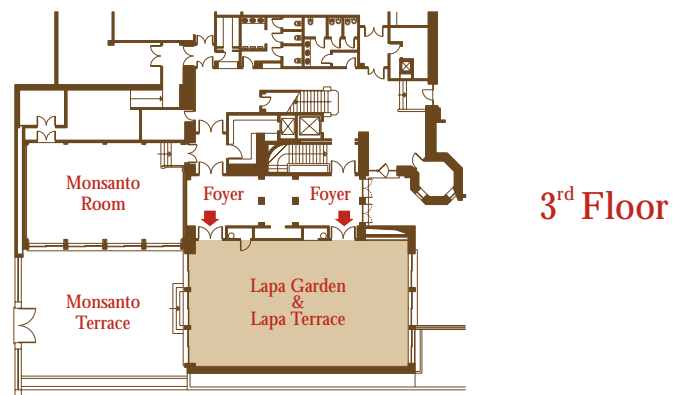

## MEASUREMENT

Size	8,76x10,84 m	8,76x10,84 m
Area	95 m <sup>2</sup>	95 m <sup>2</sup>
Total Area		
Ceiling Height Max	2,77 m	2,77 m
Ceiling Height Min	2,52 m	2,52 m

## POWER POINTS

220V/15A)	4 + 10 (on the floor)	4 + 14 (on the floor)
110V/15A	1	1
380V/32A	1	1

COCKTAIL	THEATRE	SCHOOL	U-SHAPE	
T 150	150	60	38	
G 125	120	50	35	
T+G 300	250	126	65	
	ROUND TABLES OF 10 PAX	T 110	G 90	T+G 200
	ROUND TABLES OF 8 PAX	88	72	150
	IMPERIAL TABLE	30	30	50
BANQUETING				

## SCREENS

Size	1,80x1,40	1,80x1,40
		2,40x1,80

## SCALE